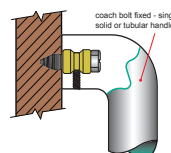

**HOW TO SPECIFY**

Product No. / Fixing Centres / Rail Section / Finish / Fixing (refer diagram below)  
eg: B8515 / 1500 / 32x32 / SSS / TM

**B = BACK TO BACK FIX**

**D = DISK FIX**

**C = CONCEALED FIX**