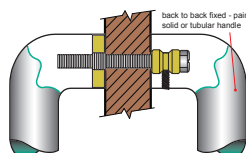

**Concealed Fix**

MDZ C8515	1500	32x32	Single	77	1660
MDZ C8515	1000	32x32	Single	77	1160
MDZ C8515	800	32x32	Single	77	960
MDZ C8515	600	32x32	Single	77	760
MDZ C8515	400	32x32	Single	77	560

NOTE:  
Special sizes available on request  
Other timbers available on request

**HOW TO SPECIFY**

Product No. / Fixing Centres / Rail Section / Finish / Fixing (refer diagram below)  
eg: B8515 / 1500 / 32x32 / SSS / TM

**B = BACK TO BACK FIX**

**D = DISK FIX**

**C = CONCEALED FIX**