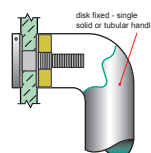

**Concealed Fix**

MDZ C8515	1500	32x32	Single	77	1660
MDZ C8515	1000	32x32	Single	77	1160
MDZ C8515	800	32x32	Single	77	960
MDZ C8515	600	32x32	Single	77	760
MDZ C8515	400	32x32	Single	77	560

NOTE:  
Special sizes available on request  
Other timbers available on request

**HOW TO SPECIFY**

Product No. / Fixing Centres / Rail Section / Finish / Fixing (refer diagram below)  
eg: B8515 / 1500 / 32x32 / SSS / TM

**B = BACK TO BACK FIX**

**D = DISK FIX**

**C = CONCEALED FIX**