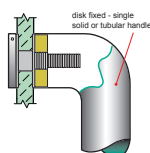

Concealed Fix

MDZ C8530	1500	32x32	Single	77	1660
MDZ C8530	1000	32x32	Single	77	1160
MDZ C8530	800	32x32	Single	77	960
MDZ C8530	600	32x32	Single	77	760
MDZ C8530	400	32x32	Single	77	560

NOTE:
Special sizes available on request
Other timbers available on request

HOW TO SPECIFY

Product No. / Fixing Centres / Rail Section / Finish / Fixing (refer diagram below)
eg: B8530 / 1500 / 32x32 / SSS / TM

B = BACK TO BACK FIX

D = DISK FIX

C = CONCEALED FIX

PLEASE SPECIFY DOOR TYPE