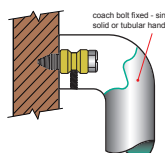

HOW TO SPECIFY

Product No. / Fixing Centres / Rail Section / Finish / Fixing (refer diagram below)
eg: B8530 / 1500 / 32x32 / SSS / TM

B = BACK TO BACK FIX

D = DISK FIX

C = CONCEALED FIX

PLEASE SPECIFY DOOR TYPE