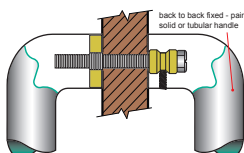

Concealed Fix

MDZ C8530	1500	32x32	Single	77	1660
MDZ C8530	1000	32x32	Single	77	1160
MDZ C8530	800	32x32	Single	77	960
MDZ C8530	600	32x32	Single	77	760
MDZ C8530	400	32x32	Single	77	560

NOTE:
Special sizes available on request
Other timbers available on request

HOW TO SPECIFY

Product No. / Fixing Centres / Rail Section / Finish / Fixing (refer diagram below)
eg: B8530 / 1500 / 32x32 / SSS / TM

B = BACK TO BACK FIX

D = DISK FIX

C = CONCEALED FIX

PLEASE SPECIFY DOOR TYPE