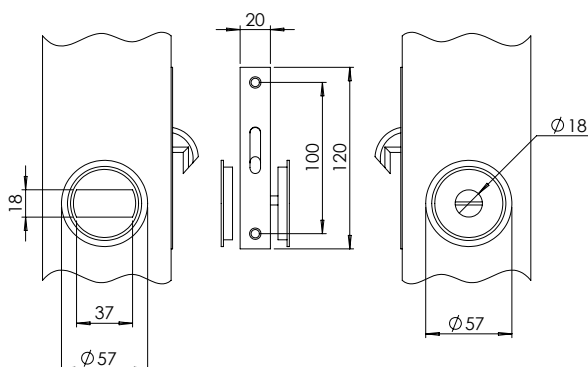

madinoz MDZ CSL30

FINISH AVAILABLE IN **SSS** **PSS**

Product No.	Diameter mm	Bucket Depth mm
MDZ CSL30	55	12

NOTE:
Minimum door thickness 32mm