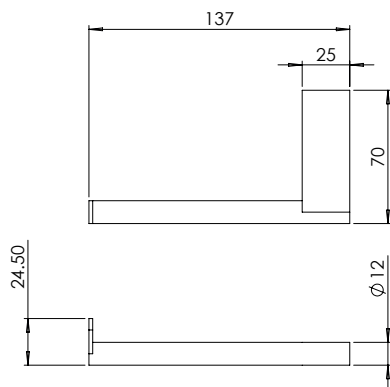

madinoz MDZ TRH7302

FINISH AVAILABLE IN **SSS** **PSS**

| Product No. | Projection mm | Length mm |
|--------------------|---------------|-----------|
| MDZ TRH7302 | 70 | 137 |

madinoz MDZ SD7303

FINISH AVAILABLE IN **SSS** **PSS**

| Product No. | Projection mm | Length mm |
|-------------------|---------------|-----------|
| MDZ SD7303 | 110 | 157 |