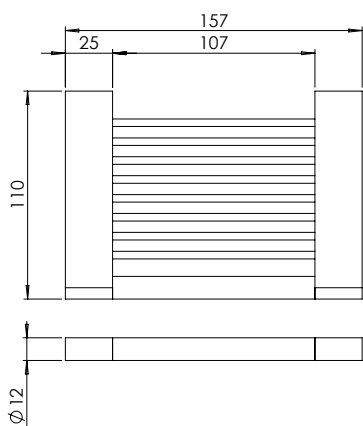

madinoz MDZ TRH7302

FINISH AVAILABLE IN **SSS** **PSS**

| Product No. | Projection mm | Length mm |
|--------------------|---------------|-----------|
| MDZ TRH7302 | 70 | 137 |

madinoz MDZ SD7303

FINISH AVAILABLE IN **SSS** **PSS**

| Product No. | Projection mm | Length mm |
|-------------------|---------------|-----------|
| MDZ SD7303 | 110 | 157 |