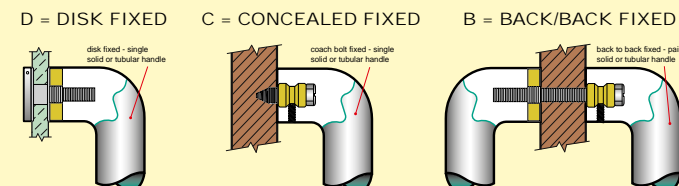

HOW TO SPECIFY
Product No. / Fixing Centres / Finish / Fixing (refer diagram below)
eg: B2525OF / 600 / SSS / TM

PLEASE SPECIFY DOOR TYPE
GD - Glass doors
TM - Timber doors
AL - Aluminium doors